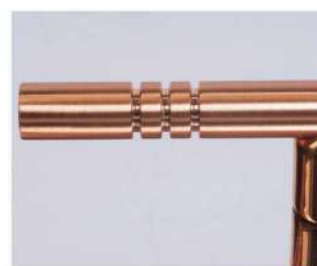

Custom Pull Handles and **Metal Fabrication**

The GPI Experience

For more than three decades, our associates have been producing some of the finest architectural hardware products in the industry.

Our engineers and artisans have been schooled in the tradition of the old world craftsman who preceded them. Craftsmen who lived and died by words like Quality, Value, Service and Integrity.