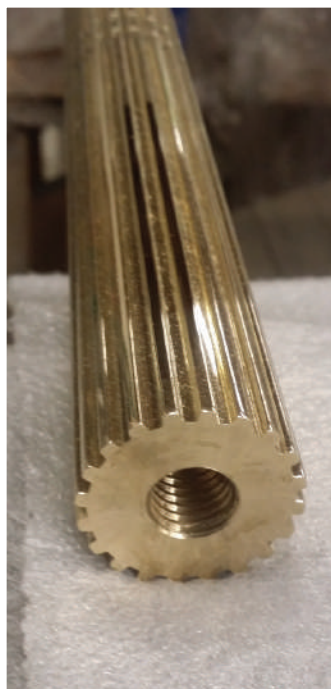

Custom Pull Handles and **Metal Fabrication**

The GPI Experience

For more than three decades, our associates have been producing some of the finest architectural hardware products in the industry.

Our engineers and artisans have been schooled in the tradition of the old world craftsman who preceded them. Craftsmen who lived and died by words like Quality, Value, Service and Integrity.